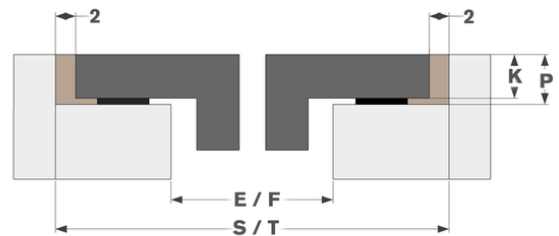

### Design

- |                      |                    |
|----------------------|--------------------|
| ▪ Control method     | Touch control      |
| ▪ Info display color | Red                |
| ▪ Glass edge         | Bevelled           |
| ▪ Mounting method    | Surface, Flushline |

### Dimensions

- |                                   |                |
|-----------------------------------|----------------|
| ▪ Product dimensions (WxDxH) (mm) | 780 x 520 x 41 |
| ▪ Cut-out worktop (WxD) (mm)      | 750 x 490      |

Dimensions

	A	B	C	D	H
mm	780	520	740	480	41

Surface

	E	F	K	P	X
mm	750	490	4	6	

Flushline

	E	F	S	T	K	P	X
mm	750	490	784	524	4	6	