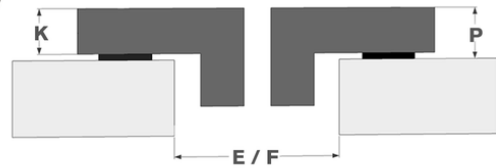

### Design

- |                      |                    |
|----------------------|--------------------|
| ▪ Control method     | Touch control      |
| ▪ Info display color | Red                |
| ▪ Glass edge         | Bevelled           |
| ▪ Mounting method    | Surface, Flushline |

### Dimensions

- |                                   |                |
|-----------------------------------|----------------|
| ▪ Product dimensions (WxDxH) (mm) | 780 x 520 x 41 |
| ▪ Cut-out worktop (WxD) (mm)      | 750 x 490      |

Dimensions

	A	B	C	D	H
mm	780	520	740	480	41

Surface

	E	F	K	P	X
mm	750	490	4	6	

Flushline

	E	F	S	T	K	P	X
mm	750	490	784	524	4	6	