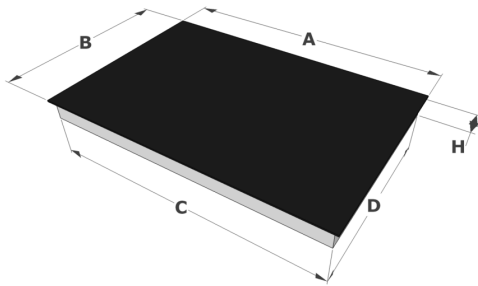

Dimensions

	A	B	C	D	H
mm	780	520	740	480	41