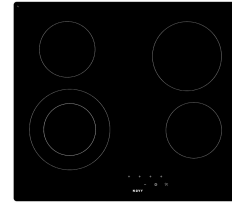

**Ceramic - Comfort**  
**4-zones 78 cm**  
**Glass**

EAN 5414425011193

### Cooking Zones

- 4-zones
- Front left : 1000/2200 W - 135/210 mm
- Rear left : 1200 W - 145 mm
- Front right : 1800 W - 180 mm
- Rear right : 1800 W - 180 mm

### Design

- |                      |                    |
|----------------------|--------------------|
| ▪ Control method     | Touch control      |
| ▪ Info display color | Red                |
| ▪ Glass edge         | Bevelled           |
| ▪ Mounting method    | Surface, Flushline |